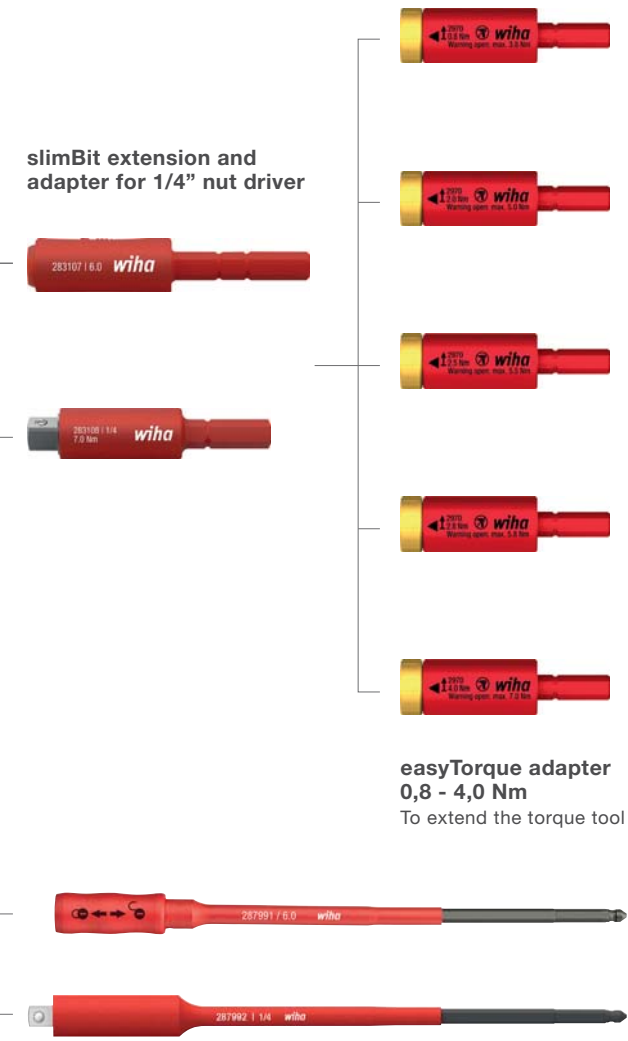

The goalkeeper

Torque QuickCheck
For quick and easy checking of Wiha TorqueVario® torque tools.

1/4" hexagon head nut driver
For key widths from 4 to 14 mm.

The strikers

slimBits
for slotted, Phillips, Pozidriv, TORX, hex and square etc.

The midfielders

slimBit extension and adapter for 1/4" nut driver

easyTorque adapter 0,8 - 4,0 Nm
To extend the torque tool

slimBit and 1/4" adapter blade for TorqueVario®-S electric

The defenders

Stubby electric
Small and agile, but with maximum power, this guy gets everywhere.