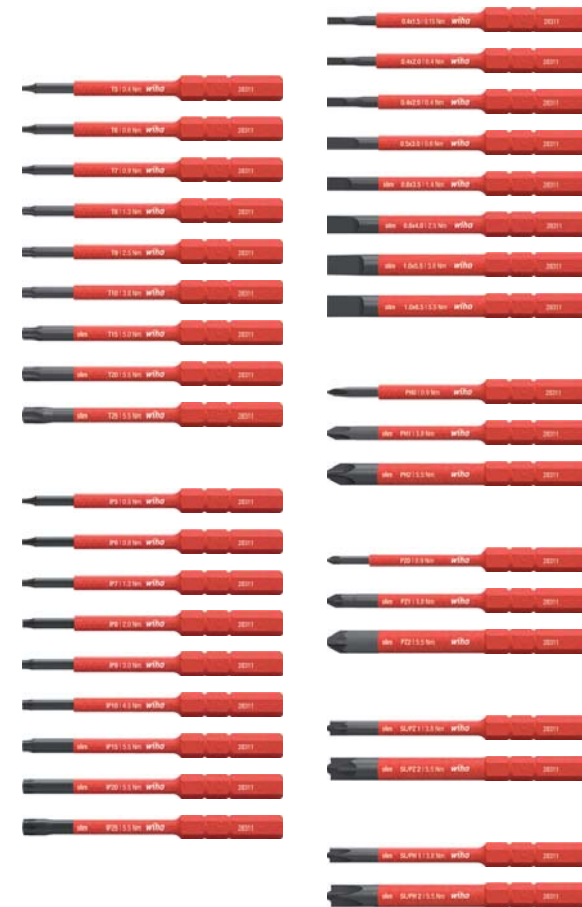

The goalkeeper

Torque QuickCheck
For quick and easy checking of Wiha TorqueVario® torque tools.

1/4" hexagon head nut driver
For key widths from 4 to 14 mm.

The strikers

slimBits
for slotted, Phillips, Pozidriv, TORX, hex and square etc.